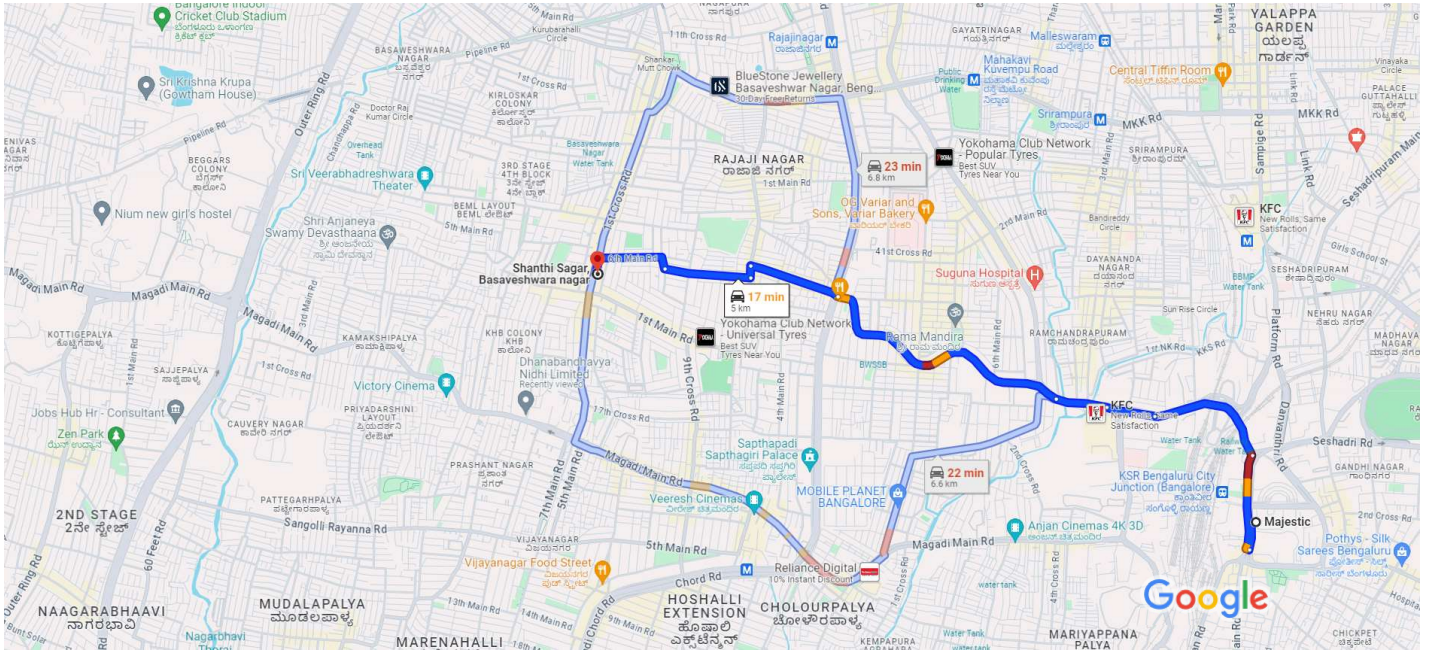

Majestic, Bengaluru, Karnataka to Shanthi Sagar, Basaveshwara nagar, 469, 1st Cross Rd, 3rd Block, 3 Stage, 4th Block, 3rd Stage, Basaveshwar Nagar, Bengaluru, Karnataka 560079 Drive 5.0 km, 17 min

Map data ©2024 500 m

- via 20th Main Rd **17 min**
Fastest route, despite the usual traffic 5.0 km
- via WOC **23 min**
Heavy traffic, as usual 6.8 km
- via Magadi Main Rd **22 min**
Heavy traffic, as usual 6.6 km

Explore nearby Shanthi Sagar, Basaveshwara nagar

Restaurants Hotels Gas stations Parking Lots More